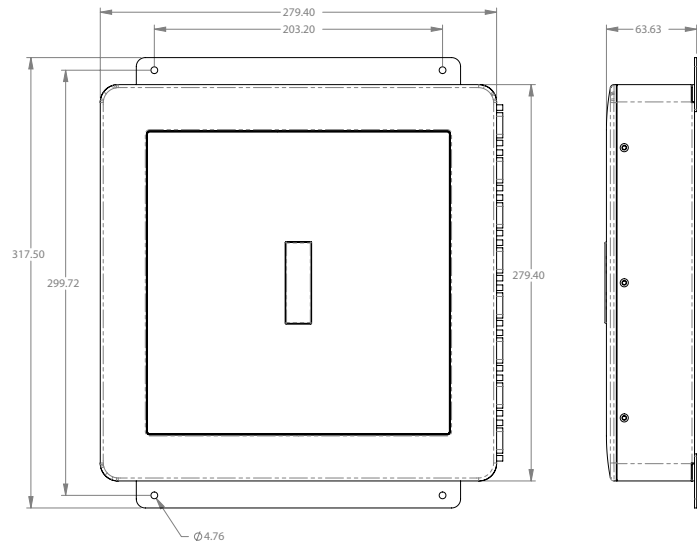

Wireless Access Point

Dimensional Drawing

Product Description

The Wireless Access Point (WAP) is a full-featured 802.11 a/b/g/n WiFi hotspot, with three antenna connections.

A single six-wire connection between the WAP and the APE provides control and data communication and power. This greatly simplifies installation and maintenance, and reduces wiring complexity and potential failure points.

- Power: 5VDC, 2A max (supplied by APE)
- Weight: 3.49 lbs.
- Dimensions: 317.5mm x 279.4mm x 63.63mm

Advantages

- Backs up wired connection
- Full Internet and email capability
- Utilizes Apps
- Compatible with Android and iOS